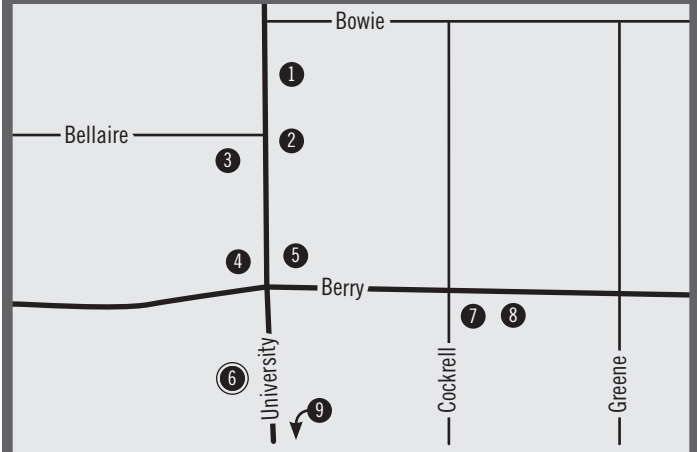

B to TCU AREA

Left onto Seminary Drive, go 0.3 mi
 Right onto McCart Ave, go 1.6 mi
McCart becomes Cleburne Rd
 Left onto W Berry St, go 0.7 mi

C to BRYANT IRVIN / HULEN

Left onto Seminary Dr, go 0.3 mi
 Left onto McCart Ave, go 1.2 mi
 Right onto I-20 / 820 W, go 2 mi
 Take exit 433 - Hulen St
(or exit 431 - Bryant Irvin)
 Left onto Hulen St *(or Bryant Irvin)*

D to MCCART / ALTAMESA

Left onto Seminary Dr, go 0.3 mi
 Left onto McCart Ave, go 2.7 mi

Help, I'm LOST!

Just call 1-800-SWBTS-01
 or 817-923-1921, ext. 8800

A THE STOCKYARDS

1. Los Vaqueros
2629 N Main (Hwy 287)
2. Love Shack Burgers
110 E Exchange
3. Cattleman's Steakhouse
2458 N Main (Hwy 287)
4. Risky's BBQ
140 E Exchange # 101B
5. Joe T. Garcia's
2201 N Commerce
(City Landmark)
6. El Rancho Grande
1400 N Main (Hwy 287)

B TCU

- | | | |
|---|---|---|
| 1. Red Cactus
3005 University | 5. Barnes & Noble
2950 Berry | 9. Mellow Mushroom
3455 Bluebonnet
<i>South on University,
left on Bluebonnet</i> |
| 2. Dutch's Burgers
3009 University | 6. Albertson's
3120 University | |
| 3. Smoothie King
3054 University | 7. Fuzzy's Taco Shop
2917 Berry | |
| 4. Einstein Bros. Bagels
3050 University | 8. Which Wich
2901 Berry | |

D MCCART / ALTAMESA

- | | | |
|--------------------------------------|--|---|
| 1. Starbucks
5000 Trail Lake | 6. Schlotsky's
6204 McCart | 10. Kentucky Fried Chicken
3620 Altamesa |
| 2. Sonic Drive In
2920 Altamesa | 7. Cousin's Pit BBQ
6262 McCart | 11. Walmart
7451 McCart |
| 3. Manna Donuts
Seminary & McCart | 8. Bamboo Garden
6415 McCart | 12. Rosa's Café
3450 Sycamore School |
| 4. Italian Express
5612 McCart | 9. Kroger
3510 Altamesa | 13. Chick-Fil-A
3580 Altamesa Blvd |
| 5. Braum's
6108 McCart | | |