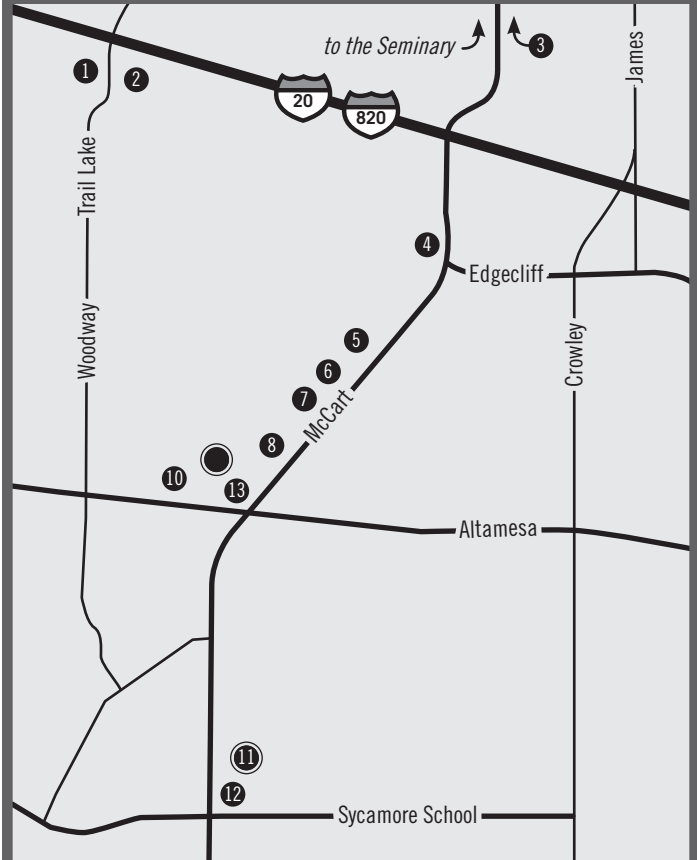

C BRYANT IRVIN / HULEN

LEGEND

- Grocery Store
- Restaurant

- | | | | |
|---|--|--|---------------------------------------|
| 1. Sam's Club
4400 Bryant Irvin | 10. Loafin' Joe's
4608 Bryant Irvin | 19. FreeBirds Burritos
4965 Overton Rdg | 28. Marble Slab
5427 Hulen |
| 2. Mimi's Cafe
5858 SW Loop 820 | 11. Razzoo's Cajun Café
4700 Bryant Irvin | 20. Potbelly Sandwiches
4825 Overton Rdg | 29. Arby's
5721 Hulen |
| 3. TGI Friday's
Hulen Exit Frontage | 12. Super Target
5700 Overton Rdg | 21. Kincaid's Hamburgers
4825 Overton Rdg | 30. Starbucks
5731 Hulen |
| 4. Olive Garden
Hulen Exit Frontage | 13. Palio's Pizza
4855 Bryant Irvin | 22. Coldstone Creamery
4811 Overton Rdg | 31. Walmart
6300 Oakmont |
| 5. Rio Mambo Tex-Mex
6125 SW Loop 820 | 14. Chick-Fil-A
4913 Bryant Irvin | 23. Hulen Mall Food Court
I-20 & Hulen | 32. Boston Market
6030 Hulen |
| 6. Black-Eyed Pea
6001 SW Loop 820 | 15. Pei Wei
5900 Overton Rdg | 24. Red Lobster
4805 Hulen | 33. East Gourmet Buffet
6080 Hulen |
| 7. Saltgrass Steakhouse
4601 Citylake Blvd | 16. Costco
5300 Overton Rdg | 25. China Jade
5274 Hulen | 34. Kroger
6080 Hulen |
| 8. Fuddruckers
5601 SW Loop 820 | 17. Jason's Deli
5100 Overton Rdg | 26. Chili's
5288 Hulen | |
| 9. Outback Steakhouse
4608 Bryant Irvin | 18. Rosa's Cafe
5000 Overton Rdg | 27. Dixie House Cafe
5401 Hulen | |

D MCCART / ALTAMESA

- | | | |
|--------------------------------------|--|---|
| 1. Starbucks
5000 Trail Lake | 6. Schlotsky's
6204 McCart | 10. Kentucky Fried Chicken
3620 Altamesa |
| 2. Sonic Drive In
2920 Altamesa | 7. Cousin's Pit BBQ
6262 McCart | 11. Walmart
7451 McCart |
| 3. Manna Donuts
Seminary & McCart | 8. Bamboo Garden
6415 McCart | 12. Rosa's Café
3450 Sycamore School |
| 4. Italian Express
5612 McCart | 9. Kroger
3510 Altamesa | 13. Chick-Fil-A
3580 Altamesa Blvd |
| 5. Braum's
6108 McCart | | |