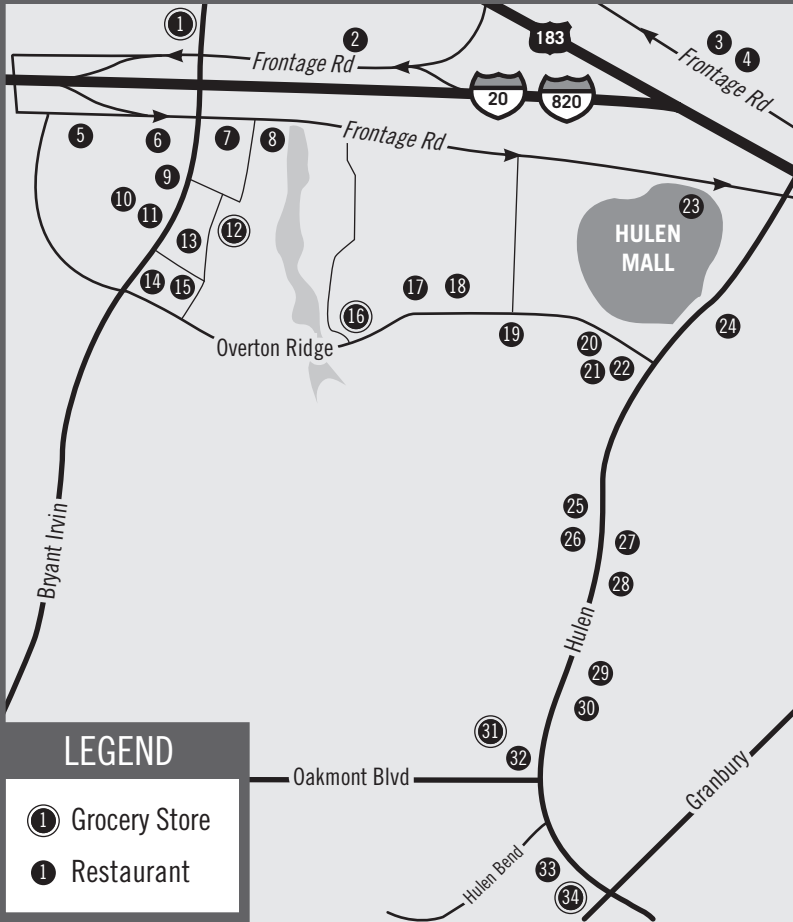

C BRYANT IRVIN / HULEN

LEGEND

- Grocery Store
- Restaurant

1. Sam's Club 4400 Bryant Irvin	10. Loafin' Joe's 4608 Bryant Irvin	19. FreeBirds Burritos 4965 Overton Rdg	28. Marble Slab 5427 Hulen
2. Mimi's Cafe 5858 SW Loop 820	11. Razzoo's Cajun Café 4700 Bryant Irvin	20. Potbelly Sandwiches 4825 Overton Rdg	29. Arby's 5721 Hulen
3. TGI Friday's Hulen Exit Frontage	12. Super Target 5700 Overton Rdg	21. Kincaid's Hamburgers 4825 Overton Rdg	30. Starbucks 5731 Hulen
4. Olive Garden Hulen Exit Frontage	13. Palio's Pizza 4855 Bryant Irvin	22. Coldstone Creamery 4811 Overton Rdg	31. Walmart 6300 Oakmont
5. Rio Mambo Tex-Mex 6125 SW Loop 820	14. Chick-Fil-A 4913 Bryant Irvin	23. Hulen Mall Food Court I-20 & Hulen	32. Boston Market 6030 Hulen
6. Black-Eyed Pea 6001 SW Loop 820	15. Pei Wei 5900 Overton Rdg	24. Red Lobster 4805 Hulen	33. East Gourmet Buffet 6080 Hulen
7. Saltgrass Steakhouse 4601 Citylake Blvd	16. Costco 5300 Overton Rdg	25. China Jade 5274 Hulen	34. Kroger 6080 Hulen
8. Fuddruckers 5601 SW Loop 820	17. Jason's Deli 5100 Overton Rdg	26. Chili's 5288 Hulen	
9. Outback Steakhouse 4608 Bryant Irvin	18. Rosa's Cafe 5000 Overton Rdg	27. Dixie House Cafe 5401 Hulen