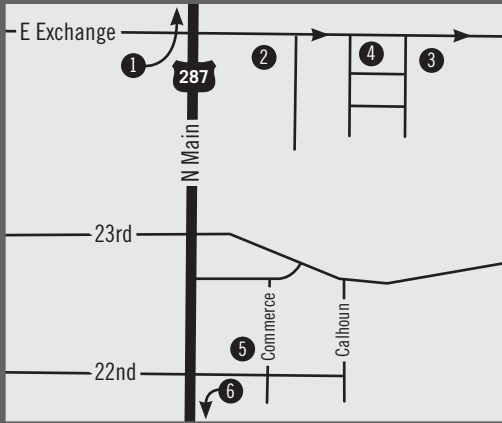

FORT WORTH DINING GUIDE

compliments of

SOUTHWESTERN
BAPTIST THEOLOGICAL SEMINARY

For each location indicated by a letter (A, B, C, and D), there is a detailed map on the reverse side.

A to THE STOCKYARDS

Right onto Seminary Drive, go 2 mi
 Left onto I-35W North, go 6.4 mi
 Take exit 53 - Yucca/Northside
 Left onto E Northside Dr, go 1.9 mi
 Turn right at N Main / US-287,
 go 0.9 mi

B to TCU AREA

Left onto Seminary Drive, go 0.3 mi
 Right onto McCart Ave, go 1.6 mi
McCart becomes Cleburne Rd
 Left onto W Berry St, go 0.7 mi

C to BRYANT IRVIN / HULEN

Left onto Seminary Dr, go 0.3 mi
 Left onto McCart Ave, go 1.2 mi
 Right onto I-20 / 820 W, go 2 mi
 Take exit 433 - Hulen St
(or exit 431 - Bryant Irvin)
 Left onto Hulen St *(or Bryant Irvin)*

D to MCCART / ALTAMESA

Left onto Seminary Dr, go 0.3 mi
 Left onto McCart Ave, go 2.7 mi

Help, I'm LOST!

Just call 1-800-SWBTS-01
 or 817-923-1921, ext. 8800

A THE STOCKYARDS

1. Los Vaqueros
2629 N Main (Hwy 287)
2. Love Shack Burgers
110 E Exchange
3. Cattleman's Steakhouse
2458 N Main (Hwy 287)
4. Risky's BBQ
140 E Exchange # 101B
5. Joe T. Garcia's
2201 N Commerce
(City Landmark)
6. El Rancho Grande
1400 N Main (Hwy 287)